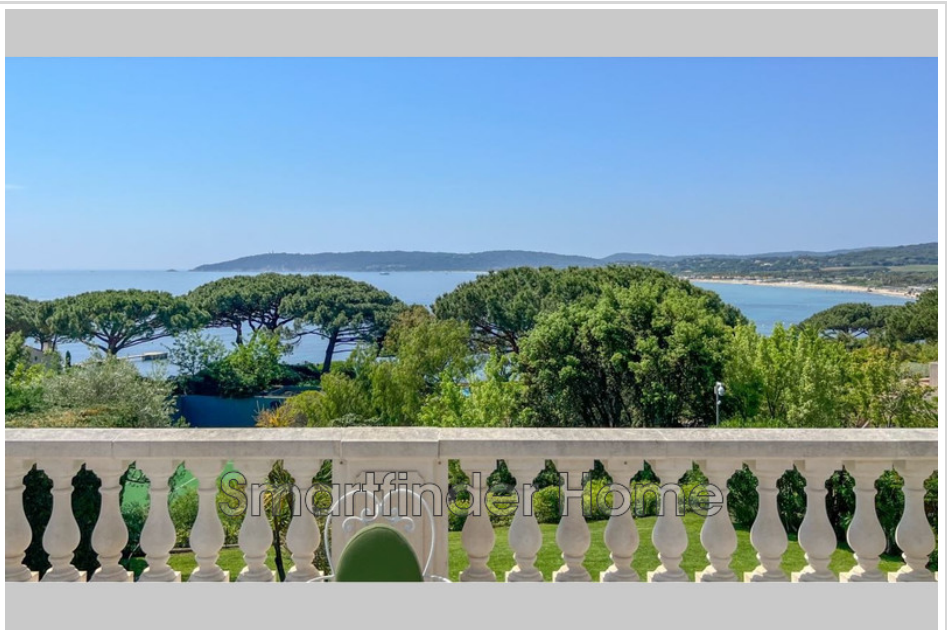

7 bedroom

6 bathrooms

1 parking

1 cellar

House Ramatuelle

RAMATUELLE - LA CAPILLA - BEACH VILLA ON FOOT - SEA VIEW Villa of 470 m² - Land of 3000 m² - 7 bedrooms - 6 bathrooms - 1 caretaker's house Luxurious villa located a few steps from the famous Tahiti beach in a private and secure domain. Entrance leading to a large living room, dining room, kitchen. Sea view. Upstairs, the master bedroom with dressing room and bathroom, an en-suite bedroom with dressing room. Garden level, a living room with summer kitchen, 3 guest bedrooms, 2 of which are en suite, as well as 2 staff bedrooms with a shower room. Heated swimming pool, hammam, jacuzzi, wine cellar and a 60m² caretaker's house. Ultra secure property with infrared thermal cameras as well as multiple presence detectors. 'Information on the risks to which this property is exposed is available on the Géorisques website: !'