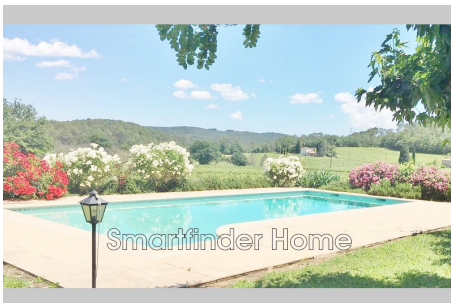

Smartfinder Home - 278 chemin du Gavaron - 83510 Lorgues

Tél: 04 94 68 37 43 - contact@smartfinderhome.com